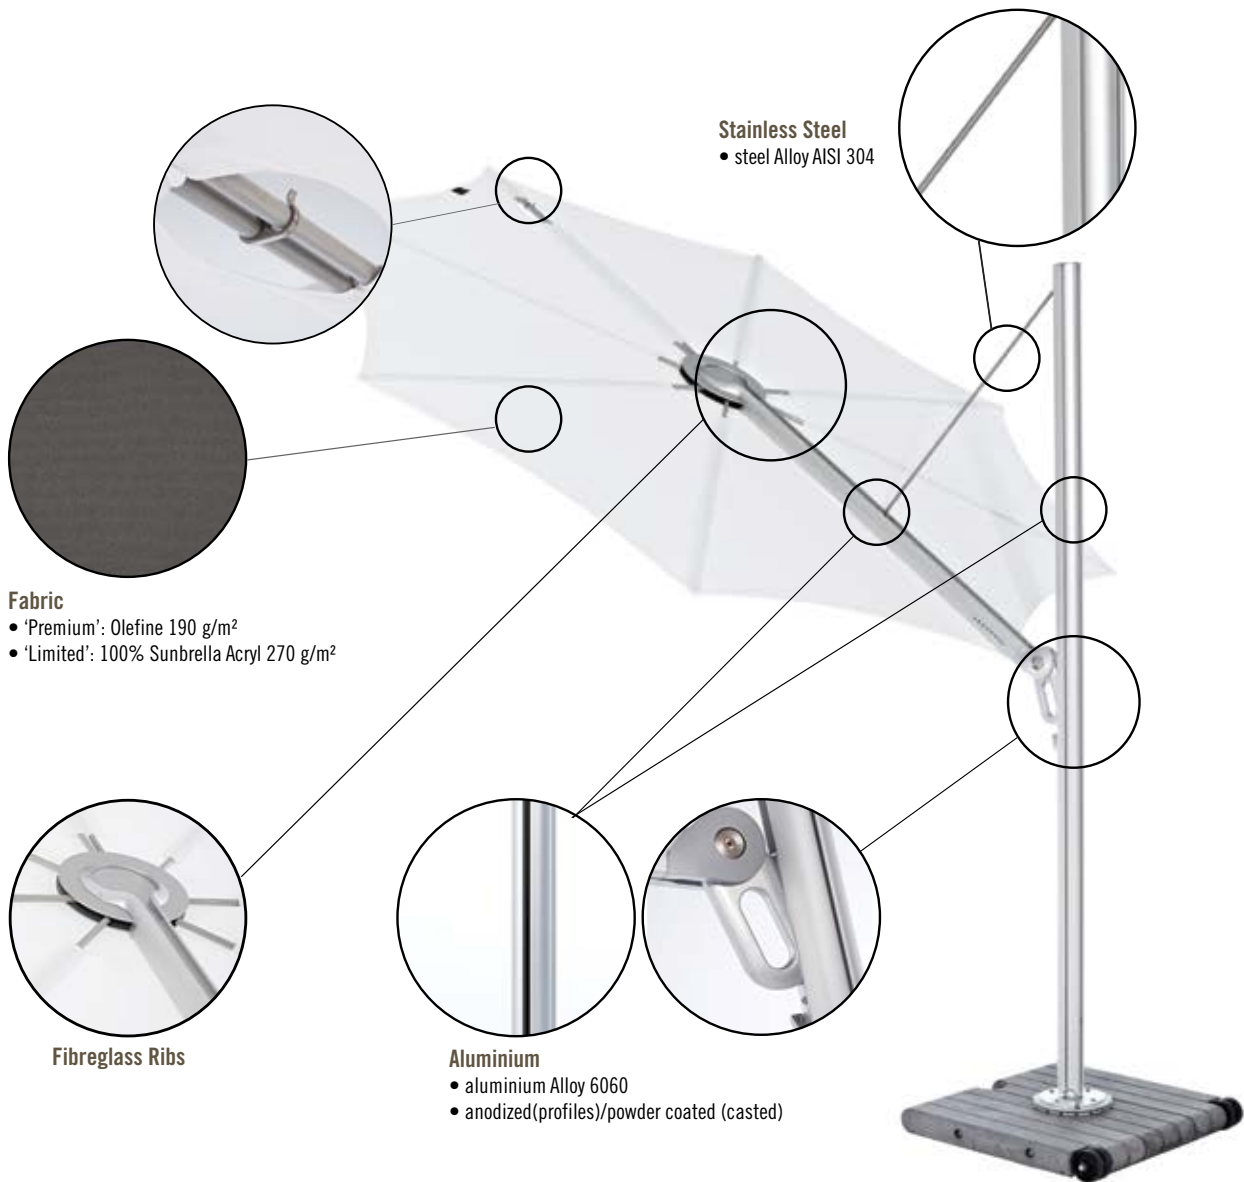

Fabric

- 'Premium': Olefine 190 g/m²
- 'Limited': 100% Sunbrella Acryl 270 g/m²

Stainless Steel
• steel Alloy AISI 304

Fibreglass Ribs

Aluminium

- aluminium Alloy 6060
- anodized(profiles)/powder coated (casted)

Base Options

	L	P	H	⚖️
	35 cm	40x40x3 mm	13 cm	n/a
	34"	34"	5"	n/a
	Galvanised steel ■			
	Pit of 60x60x40cm ■			

	L	W	H	⚖️
	80 cm	80 cm	8.5 cm	120 kg
	34"	34"	5"	265 lb
	High quality surface finish ■			
	Demountable for easy transport ■			
	Easy manipulation with handle ■