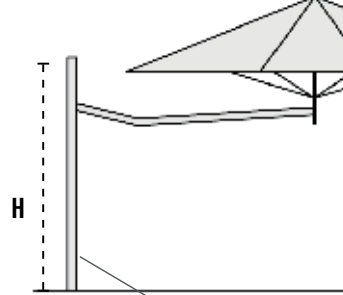

The unique Paraflex wall mount system removes the need for a heavy base and central pole, and is perfect for 'tight' areas. The flexible arms and tilting canopy allow you to create the shade where you want, independent of the sun's position. Paraflex has a modern design and is very easy to use.

Dimensions

Standard Colours

Canopies are made of water repellent and UV-resistant 100% Solution Dyed Olefin Canvas (2 year warranty against fading).

Premium 100% Solution Dyed Acrylic Canvas (10 year warranty against fading) also available, surcharge applies.

*Fabric colours may vary slightly from printed swatches shown above.

Pole Mounting Options

Monoflex

H

Extruded Aluminium Alloy 6060, naturally anodised

Spigot Dimensions

A	B	C	D	E	F	G	H	I
40mm	40mm	3mm	215mm	170mm	11mm	490mm	205mm or 215mm	230mm

Wind Guidance*

	1.9M	2.7M	3M
Wall installation rating (km/h)	50	40	30
Pole Mounted wind rating (km/h)	50	40	30

*The above wind speeds are provided as a guide only. Refer to our website and Product Owner Manual provided with the umbrella for more information. The product warranty does not cover wind damage regardless of wind speed.

Available Nationwide

e: Sales@paradiseshadeumbrellas.com.au

p: 1800 258 250

w: www.paradiseshadeumbrellas.com.au