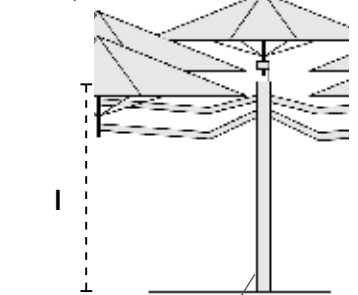

*Fabric colours may vary slightly from printed swatches shown above.

Pole Mounting Options

Monoflex

H

Multipole

I

Extruded Aluminium Alloy 6060, naturally anodised

Spigot Dimensions

A	B	C	D	E	F	G	H	I
40mm	40mm	3mm	215mm	170mm	11mm	490mm	205mm or 215mm	230mm

Wind Guidance*

	1.9M	2.7M	3M
Wall installation rating (km/h)	50	40	30
Pole Mounted wind rating (km/h)	50	40	30

*The above wind speeds are provided as a guide only. Refer to our website and Product Owner Manual provided with the umbrella for more information. The product warranty does not cover wind damage regardless of wind speed.