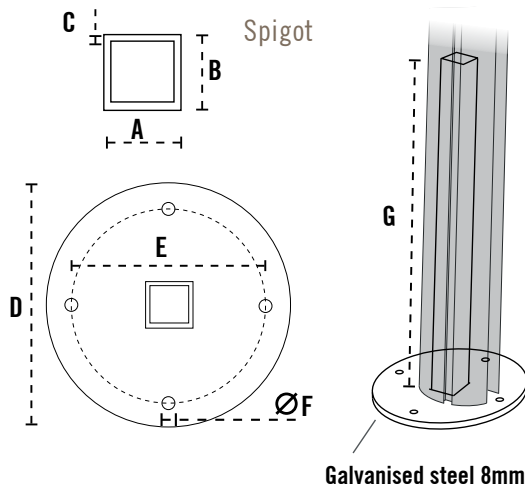

Umbrella Open

Umbrella Closed (with protective cover)

Evolution Arm Length

Dimensions

1.9m Sq

2.7m Hex

3m Hex

Standard Colours

*Fabric colours may vary slightly from printed swatches shown above.

Pole Mounting Options

Monoflex

H

Multipole

I

Extruded Aluminium Alloy 6060, naturally anodised

Spigot Dimensions