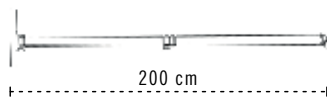

Umbrella Open

Umbrella Closed (with protective cover)

Evolution Arm Length

Dimensions

1.9m Sq

2.7m Hex

3m Hex

Standard Colours